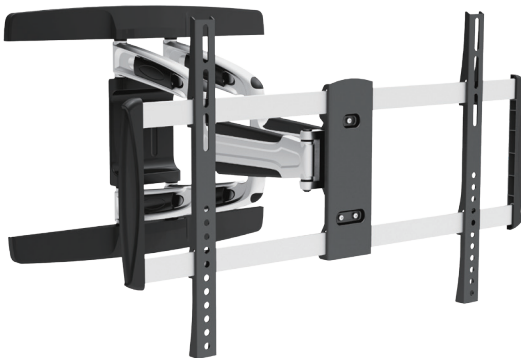

23" - 55" Premium Full Motion Bracket Single Stud Mount

MODEL CODE	SIZE
LPA31-443A	23" - 55"

FEATURES

- 23" - 55" Full motion display bracket
- Tilt: +5° to -15°
- Swivel: -60° to +60°
- Max. VESA: 400x400
- Arm reach: 48mm - 514mm
- Load capacity: 35kgs
- Supports Curved Displays

Curved TV

37" - 70" Premium Full Motion Bracket Single Stud Mount

MODEL CODE	SIZE
LPA31-463	37" - 70"

FEATURES

- 37" - 70" Full motion display bracket
- Tilt: +5° to -15°
- Swivel: -60° to +60°
- Max. VESA: 400x400
- Arm reach: 53mm - 518mm
- Load capacity: 35kgs
- Supports Curved Displays

Curved TV

37" - 70" Premium Full Motion Bracket - Dual Stud

MODEL CODE	SIZE
LPA31-466	37" - 70"

FEATURES

- 37" - 70" premium full motion display bracket
- Tilt: +5° to -15°
- Swivel: -60° to +60°
- Max. VESA: 600x400
- Arm reach: 53mm - 518mm
- Load capacity: 50kgs
- Supports Curved Devices

Curved TV

Full Motion Display Bracket

MODEL CODE	SIZE	VESA
LPA36-446	32" - 55"	400x400
LPA36-466	37" - 70"	600x400

FEATURES

- Full motion dual stud display bracket
- Tilt: +10° to -20°
- Swivel: -60° to +60°
- Arm reach: 64mm - 510mm
- Load capacity: 50kgs
- Supports Curved Devices